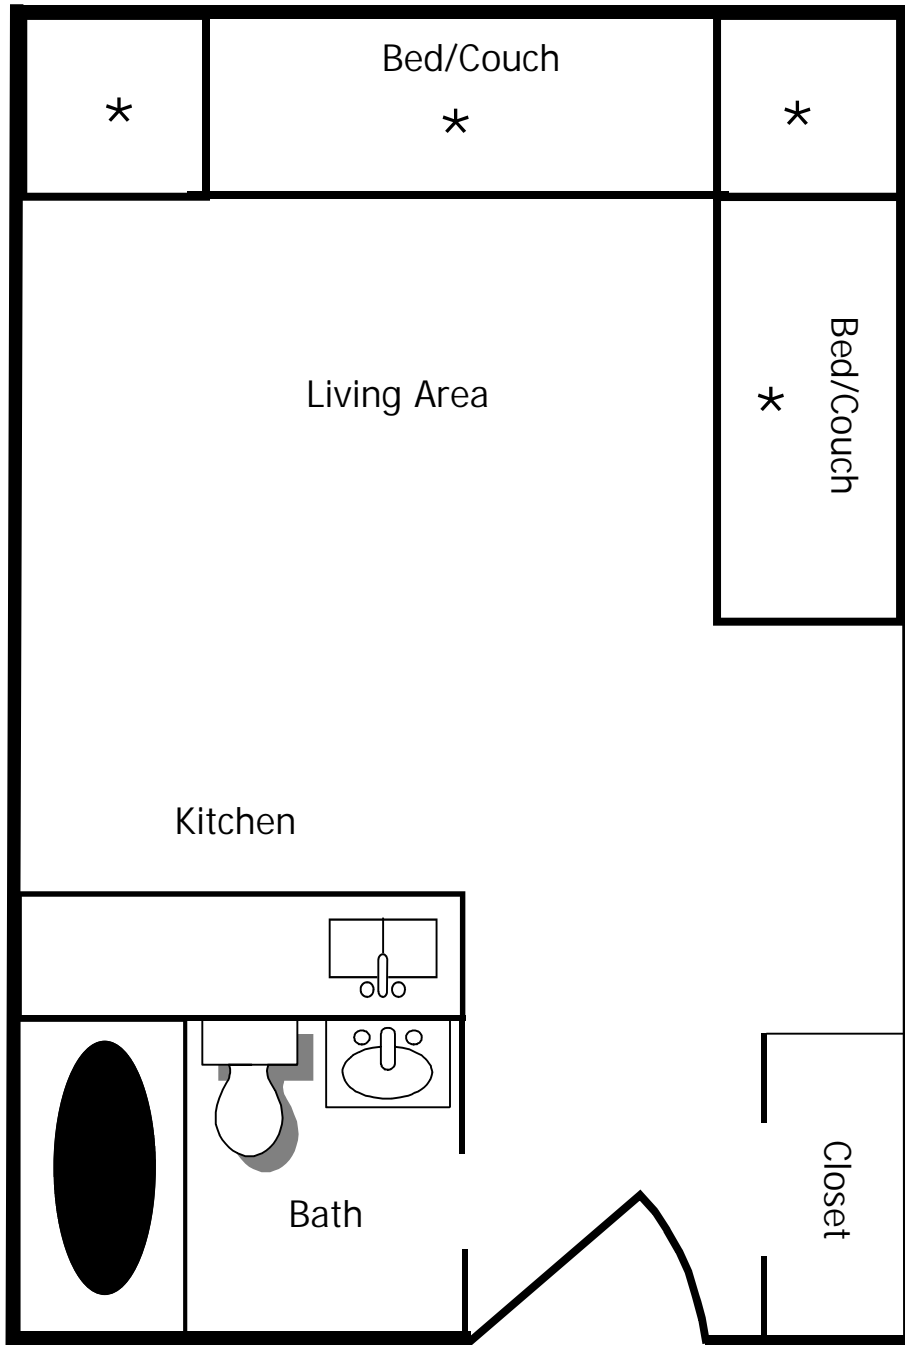

Omni Place Apartments Efficiency 315 SF

Omni Place

333 Legion Dr # 223
Lexington, KY 40504

(859) 254-6400

(FAX) 255-5477

* = Storage area
under furniture