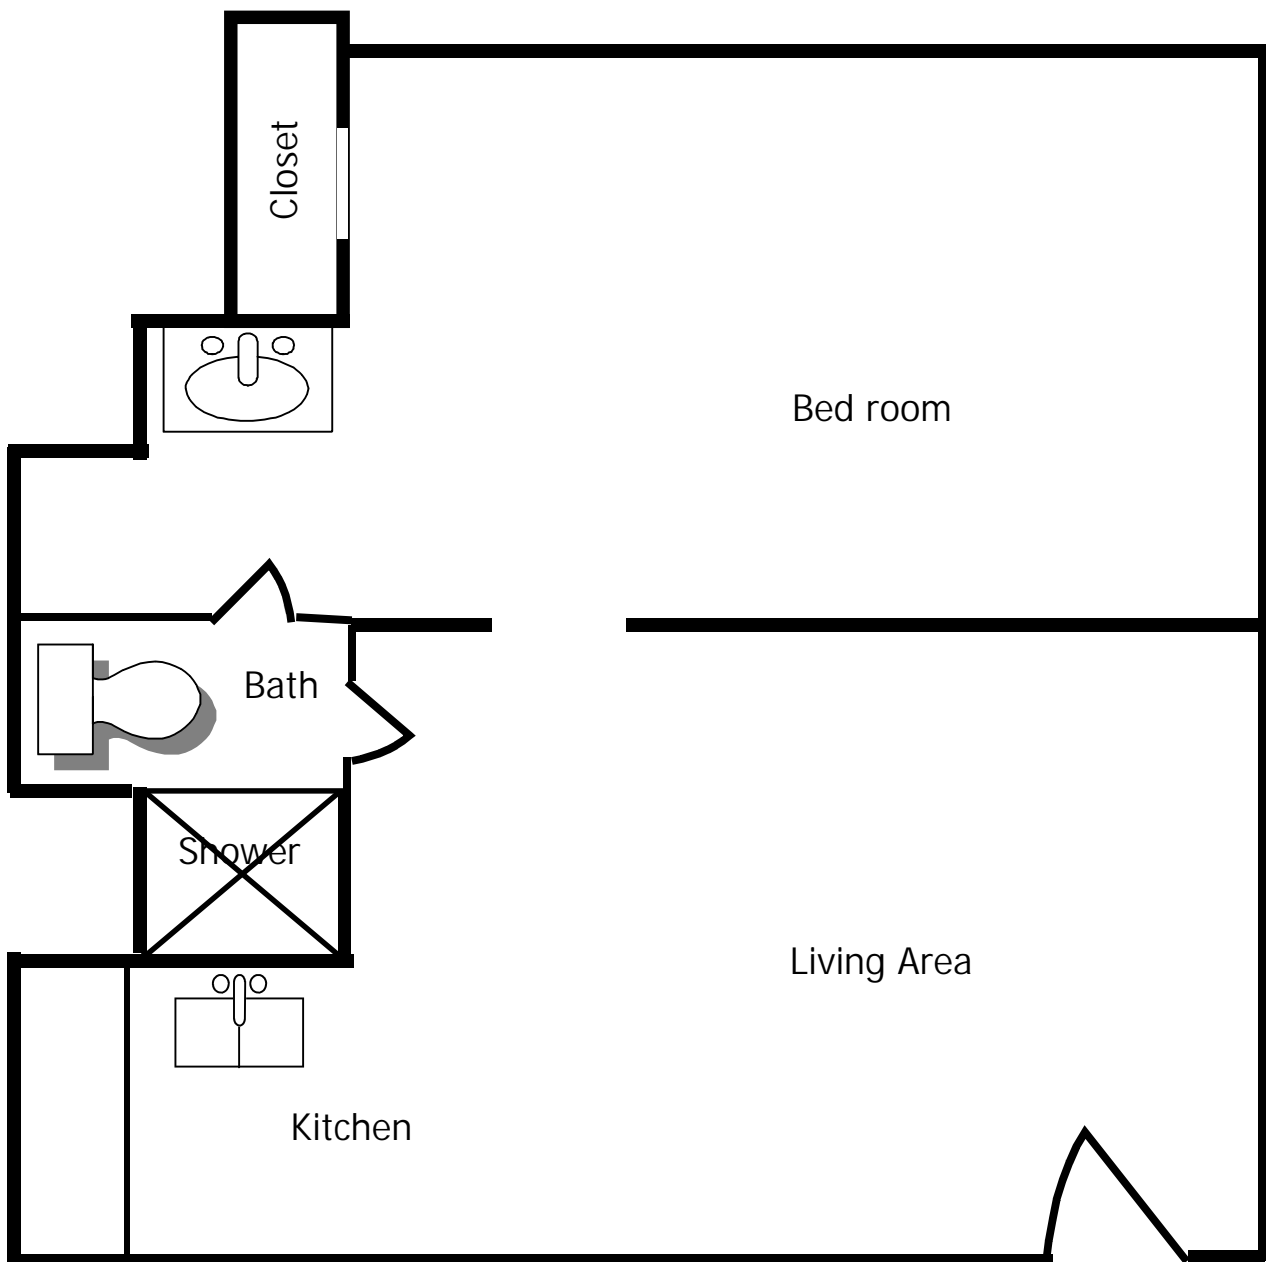

Limestone Square Apartments
One Bedroom Small 400 SF

Limestone Square

129 Transcript Ave.
Lexington, KY 40508

(859) 254-0101

(FAX) 381-0111