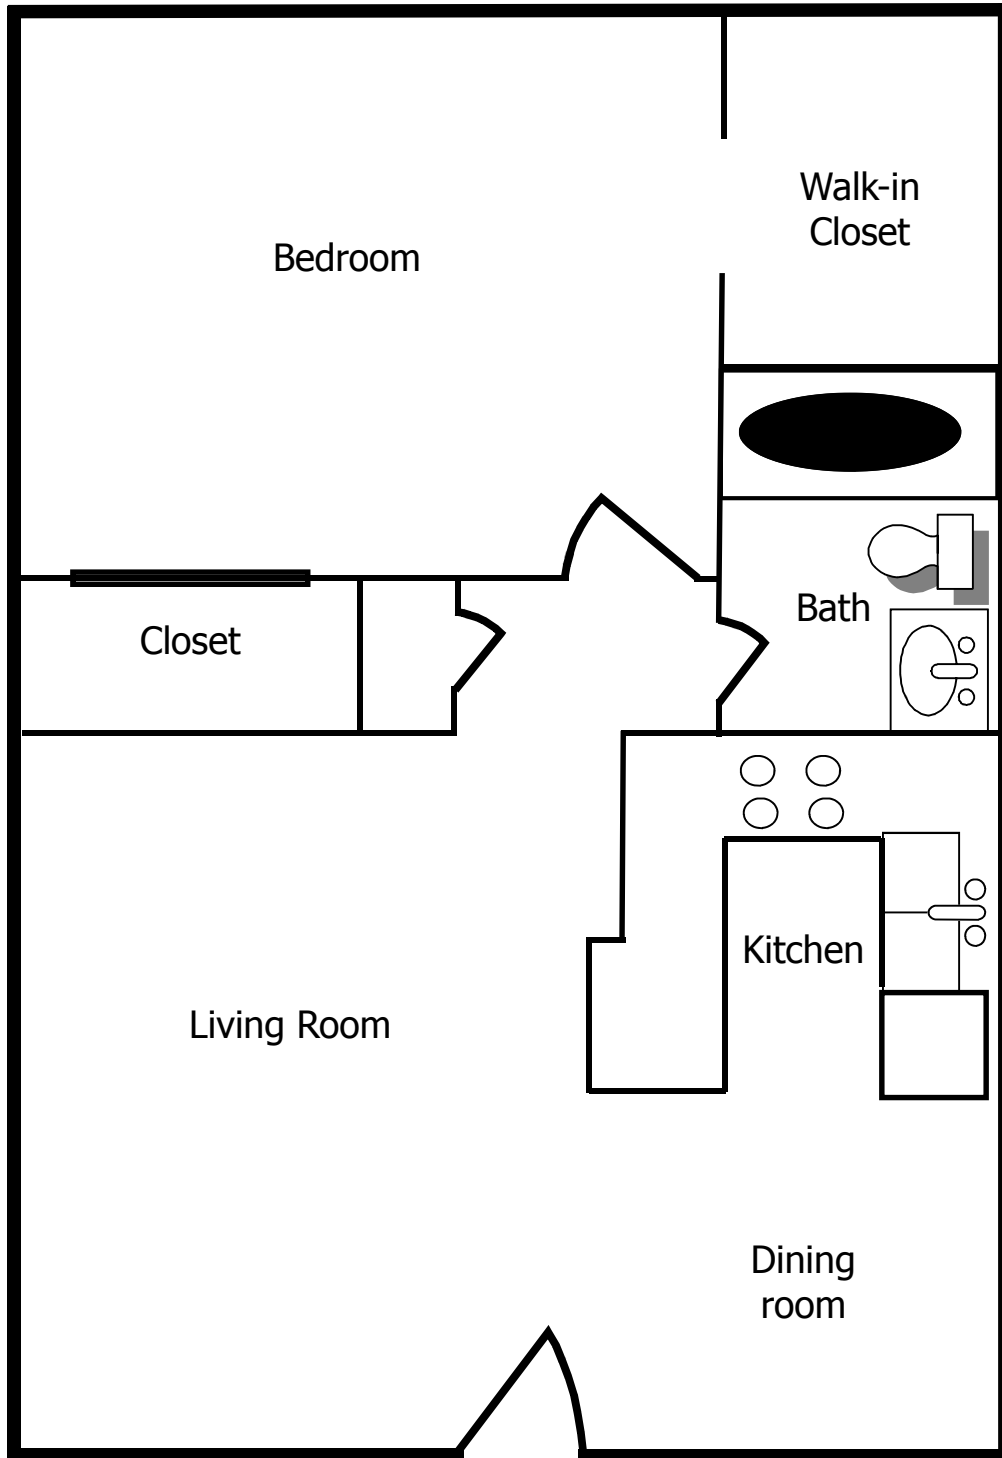

Lansdowne Apartments
Small One Bedroom 535 SF
Option B

Lansdowne

820 Malabu Dr
Lexington, KY 40502
(859) 278-7903