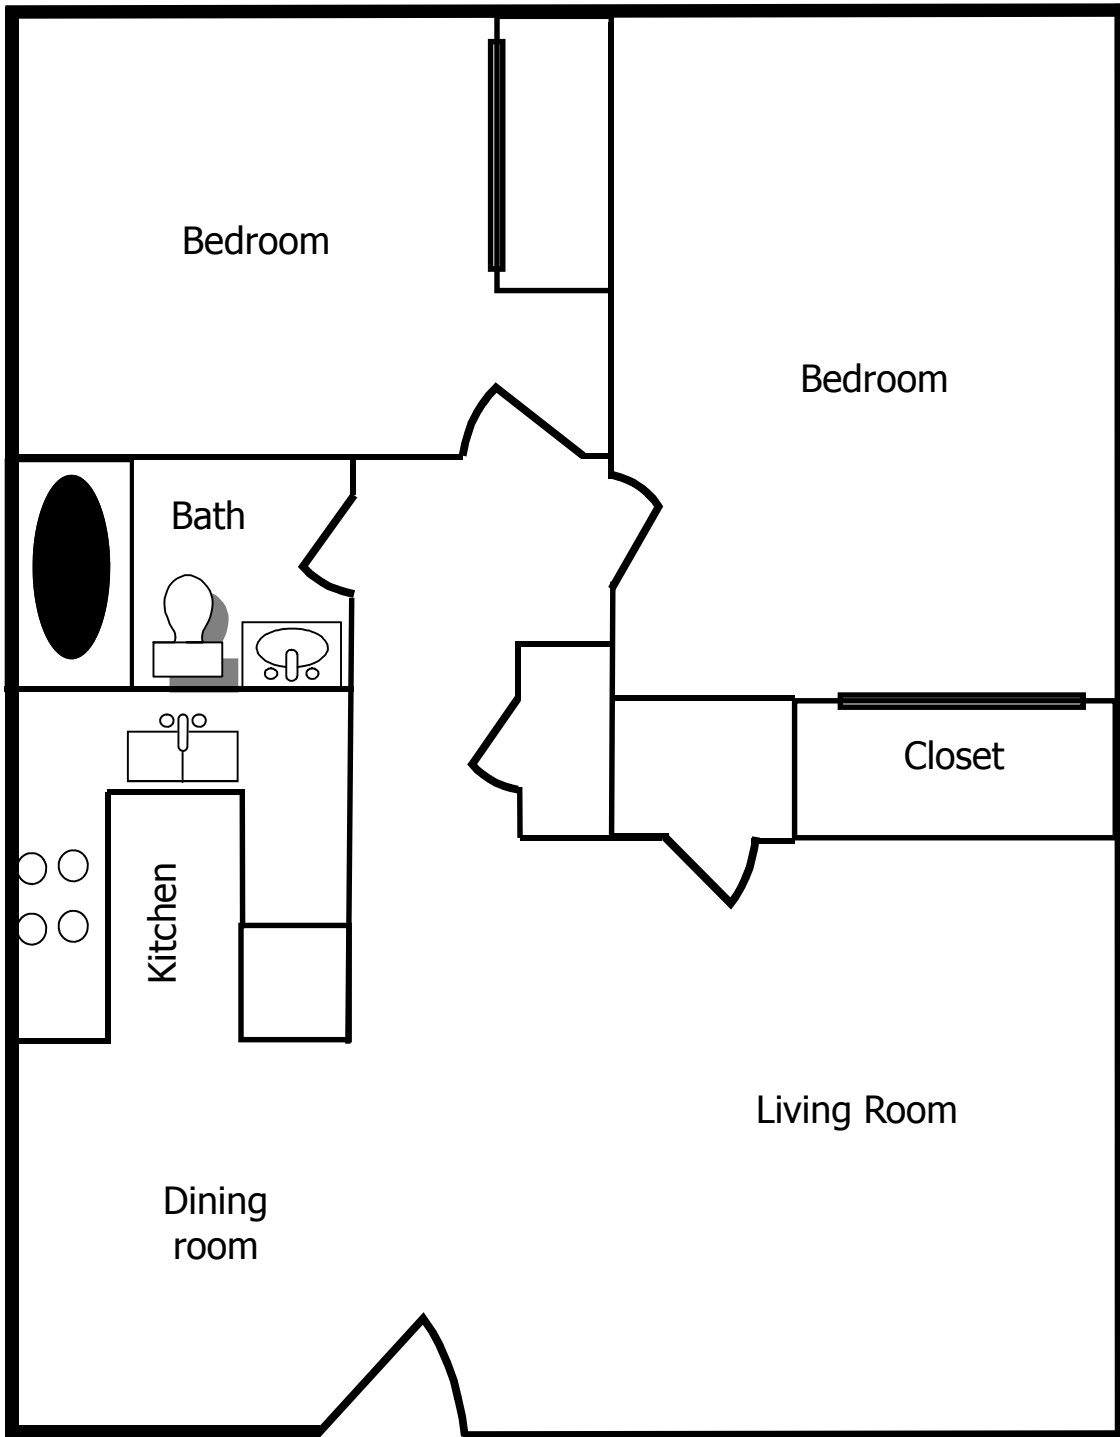

Lansdowne Apartments  
Small Two Bedroom 678 SF

**Lansdowne**

820 Malabu Dr  
Lexington, KY 40502  
(859) 278-7903