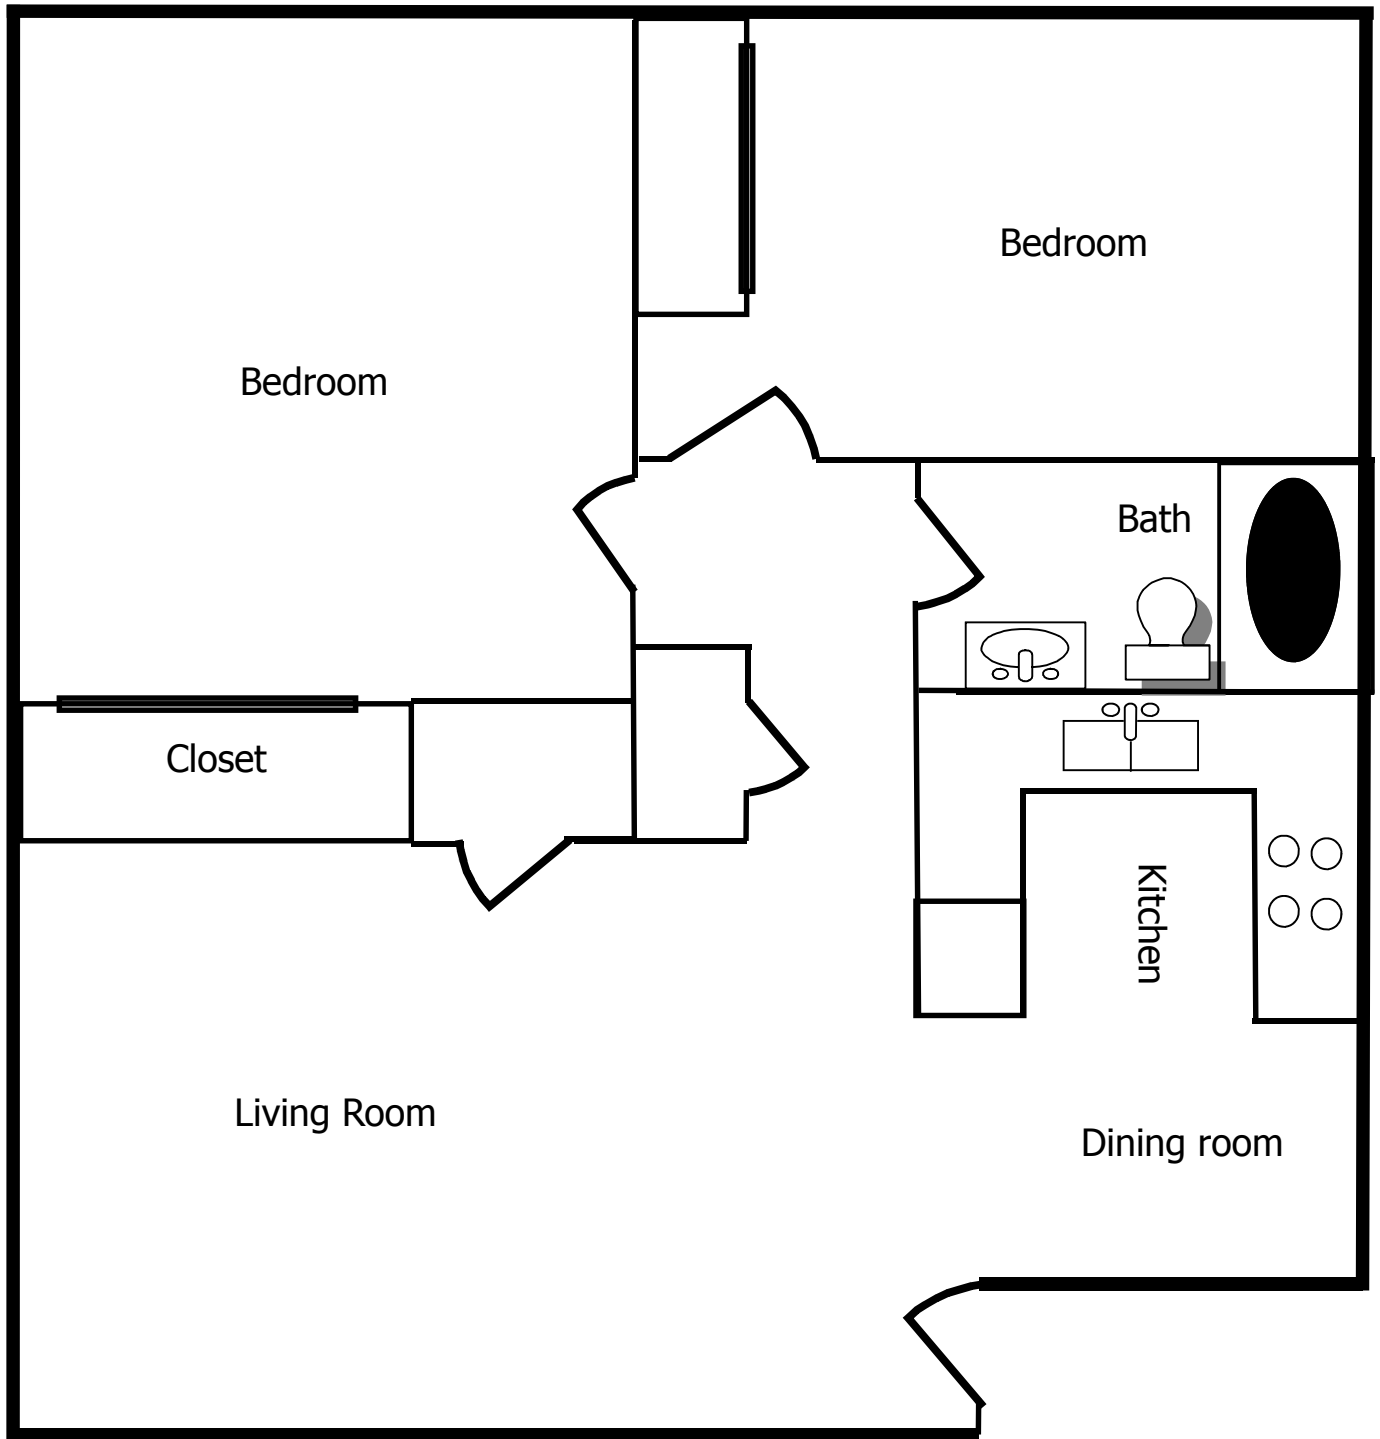

Lansdowne Apartments
Medium Two Bedroom 739 SF

Lansdowne

820 Malabu Dr
Lexington, KY 40502
(859) 278-7903