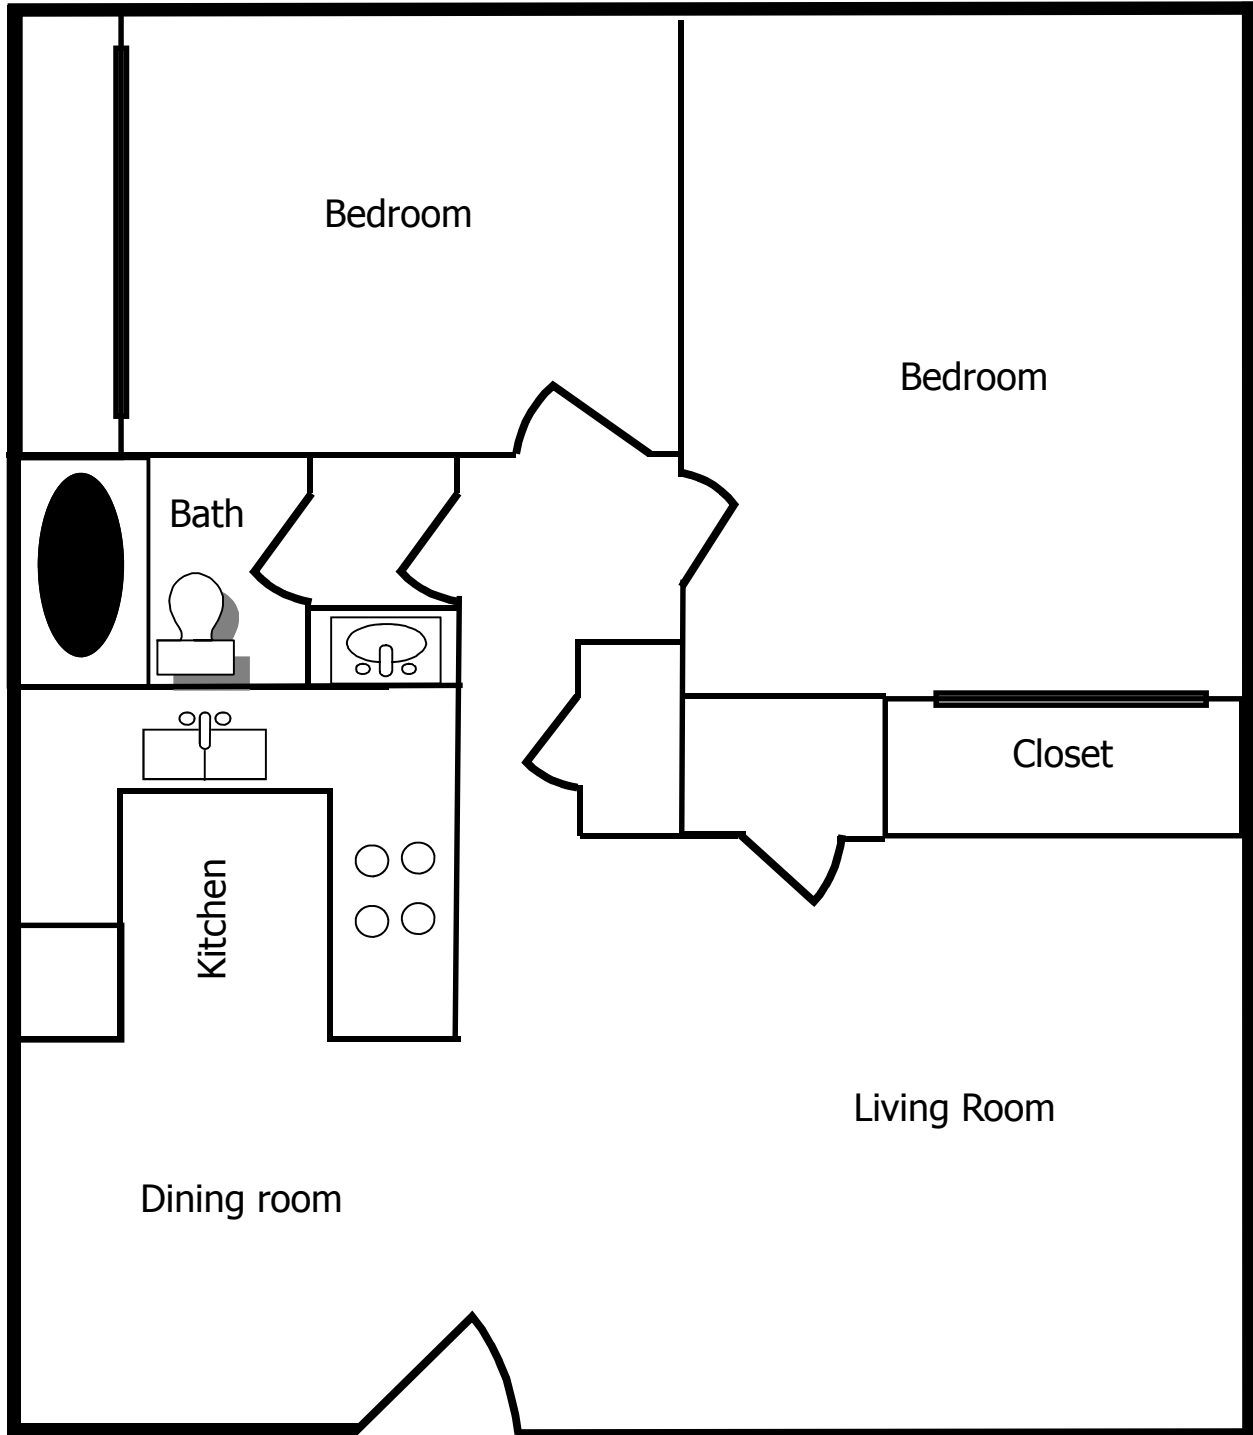

Lansdowne Apartments  
Large Two Bedroom 796 SF

**Lansdowne**

820 Malabu Dr  
Lexington, KY 40502  
(859) 278-7903