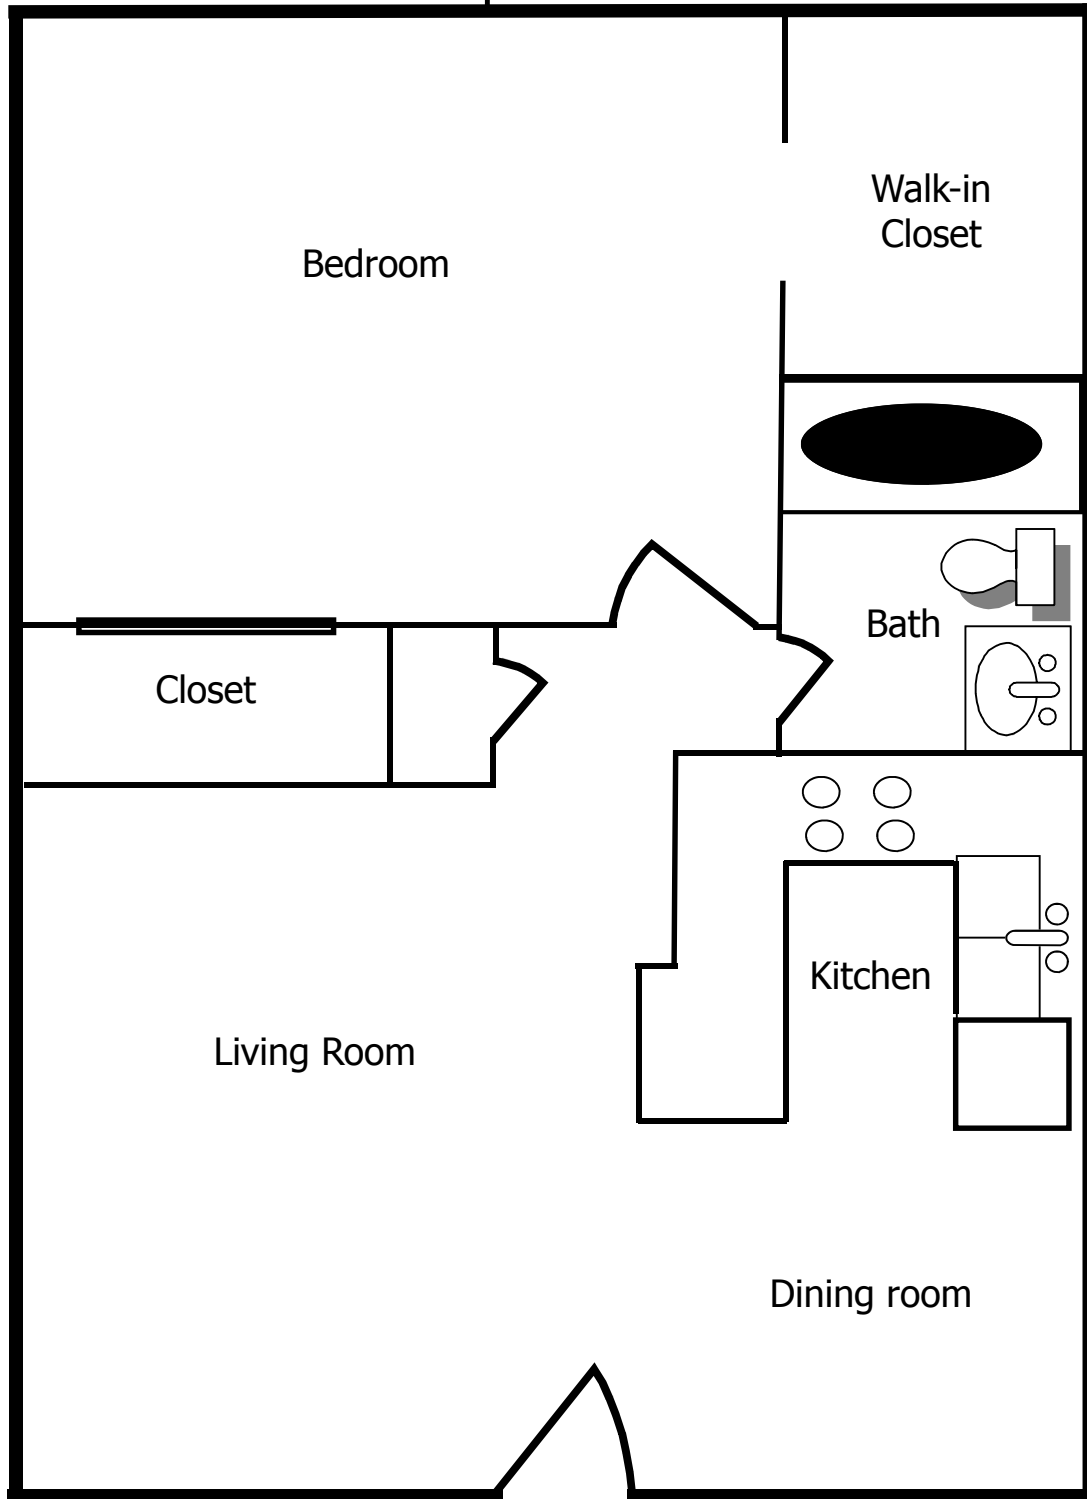

Lansdowne Apartments
Large One Bedroom 636 SF
Option B

Lansdowne

820 Malabu Dr
Lexington, KY 40502
(859) 278-7903