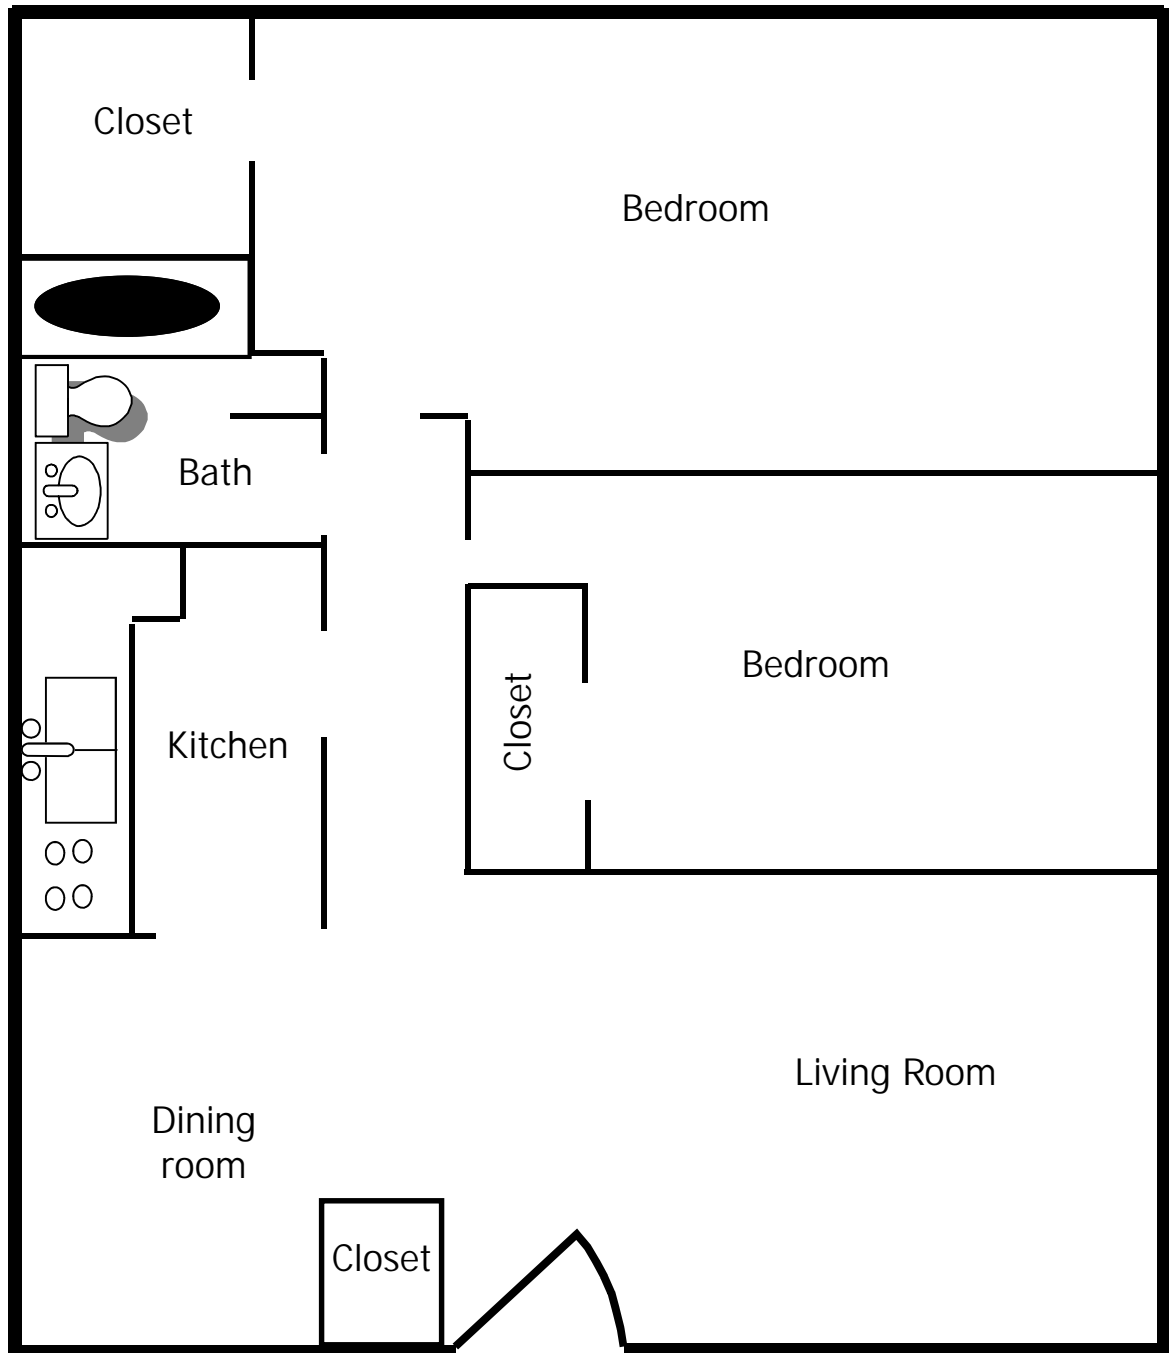

Gatehouse Apartments

Two Bedroom Upper Level 1004 SF

Gatehouse

1825 Liberty Rd
Lexington, KY 40505

(859) 252-4480 or (859) 252-4489
(FAX) 255-4989