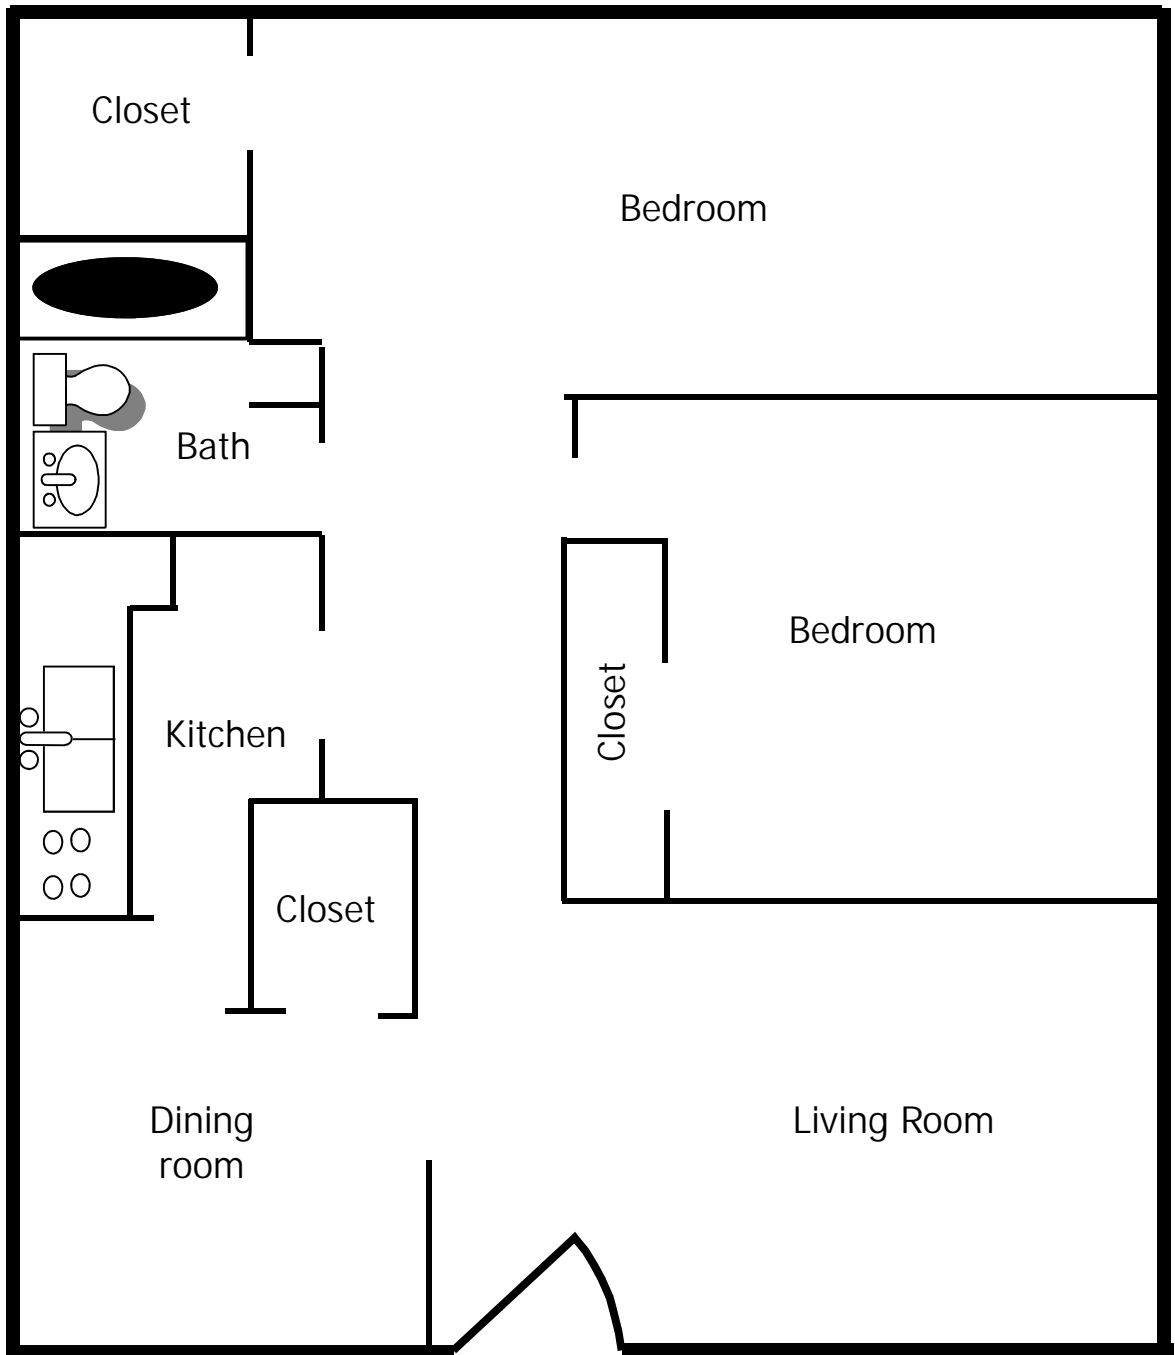

# Gatehouse Apartments

## Two Bedroom Mid/Lower 1004 SF