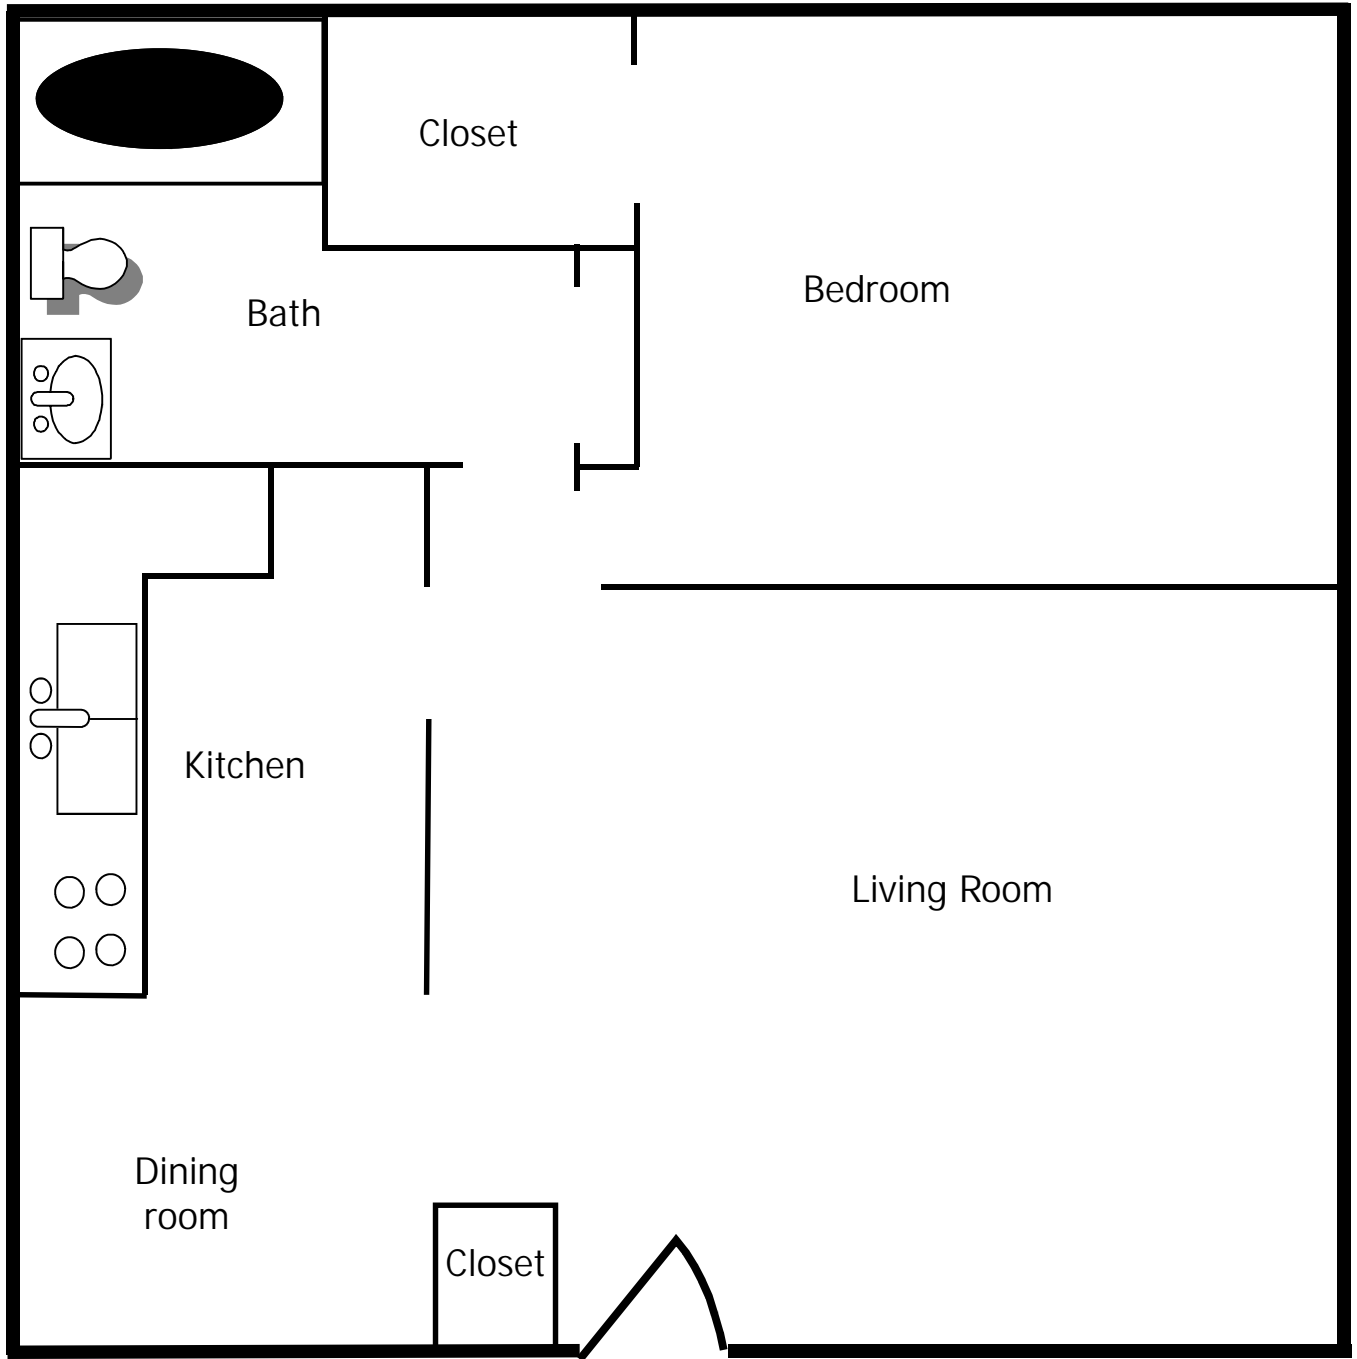

Gatehouse Apartments
One Bedroom Upper 745 SF

Gatehouse

1825 Liberty Rd
Lexington, KY 40505

(859) 252-4480 or (859) 252-4489
(FAX) 255-4989