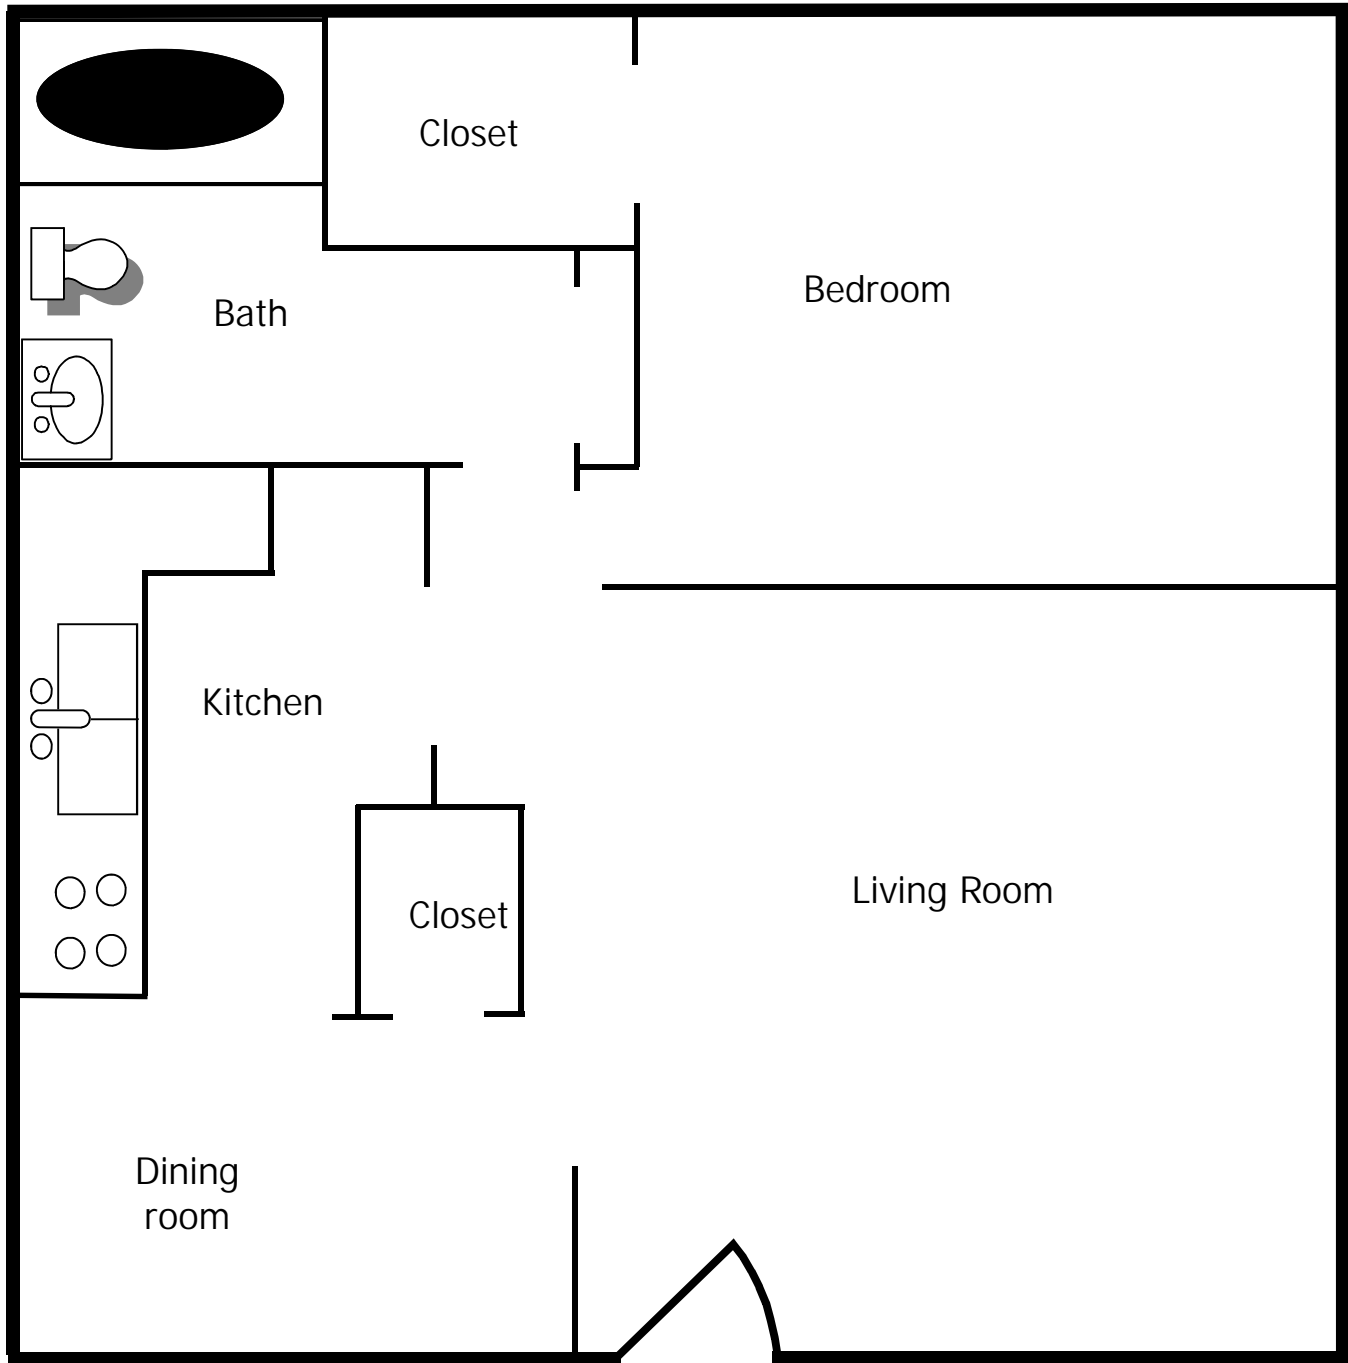

Gatehouse Apartments

One Bedroom Mid/Lower 745 SF

Gatehouse

1825 Liberty Rd
Lexington, KY 40505

(859) 252-4480 or (859) 252-4489
(FAX) 255-4989