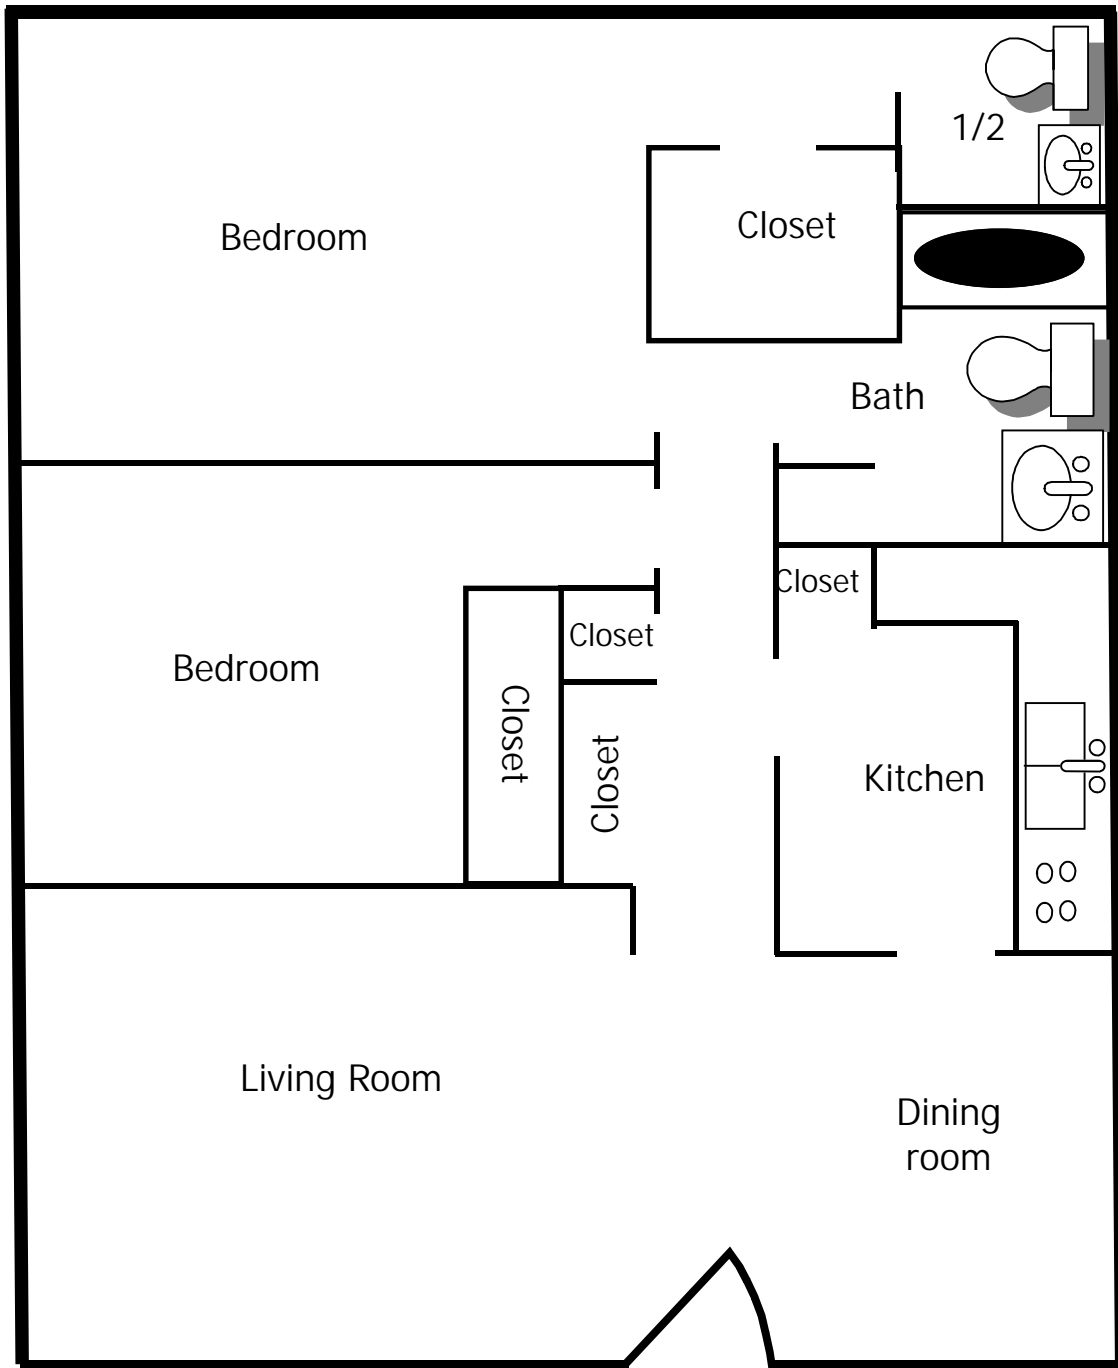

Cove Lake Village Apartments  
Two Bedroom 1050 SF

Cove Lake Village

3351 Cove Lake Dr  
Lexington, KY 40515

(859) 263-5410 or (859) 263-0415  
(FAX) 263-5193