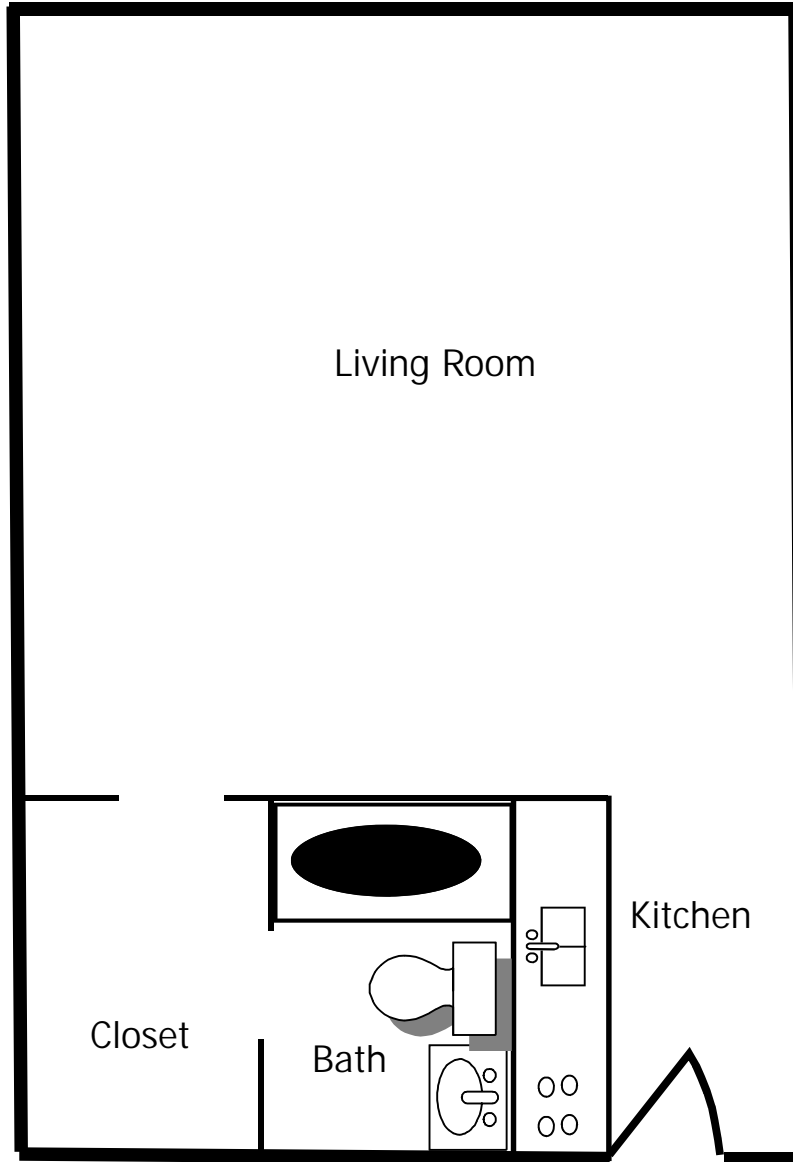

# Continental Square Apartments Efficiency Small 345 SF

Continental Square  
1508 Continental Square Dr.  
Lexington, KY 40505

(859) 293-2270 or (859) 299-2178  
(Fax) 293-5897