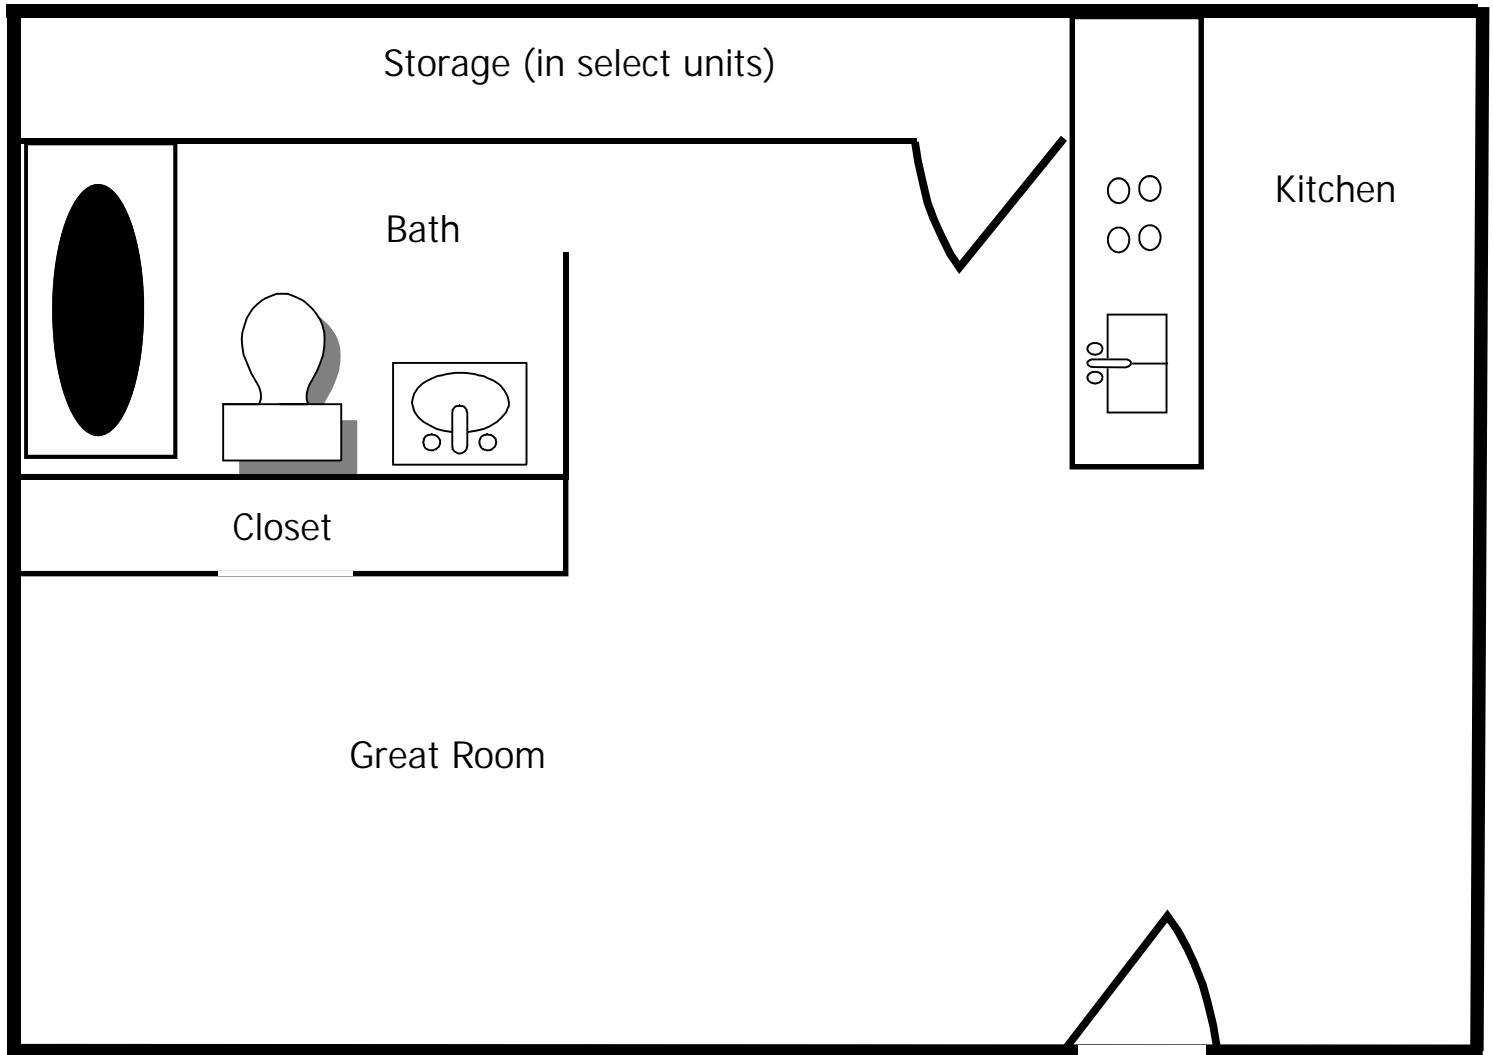

Continental Square Apartments Efficiency Large 468 SF

Continental Square

1508 Continental Square Dr.
Lexington, KY 40505

(859) 293-2270 or (859) 299-2178
(Fax) 293-5897