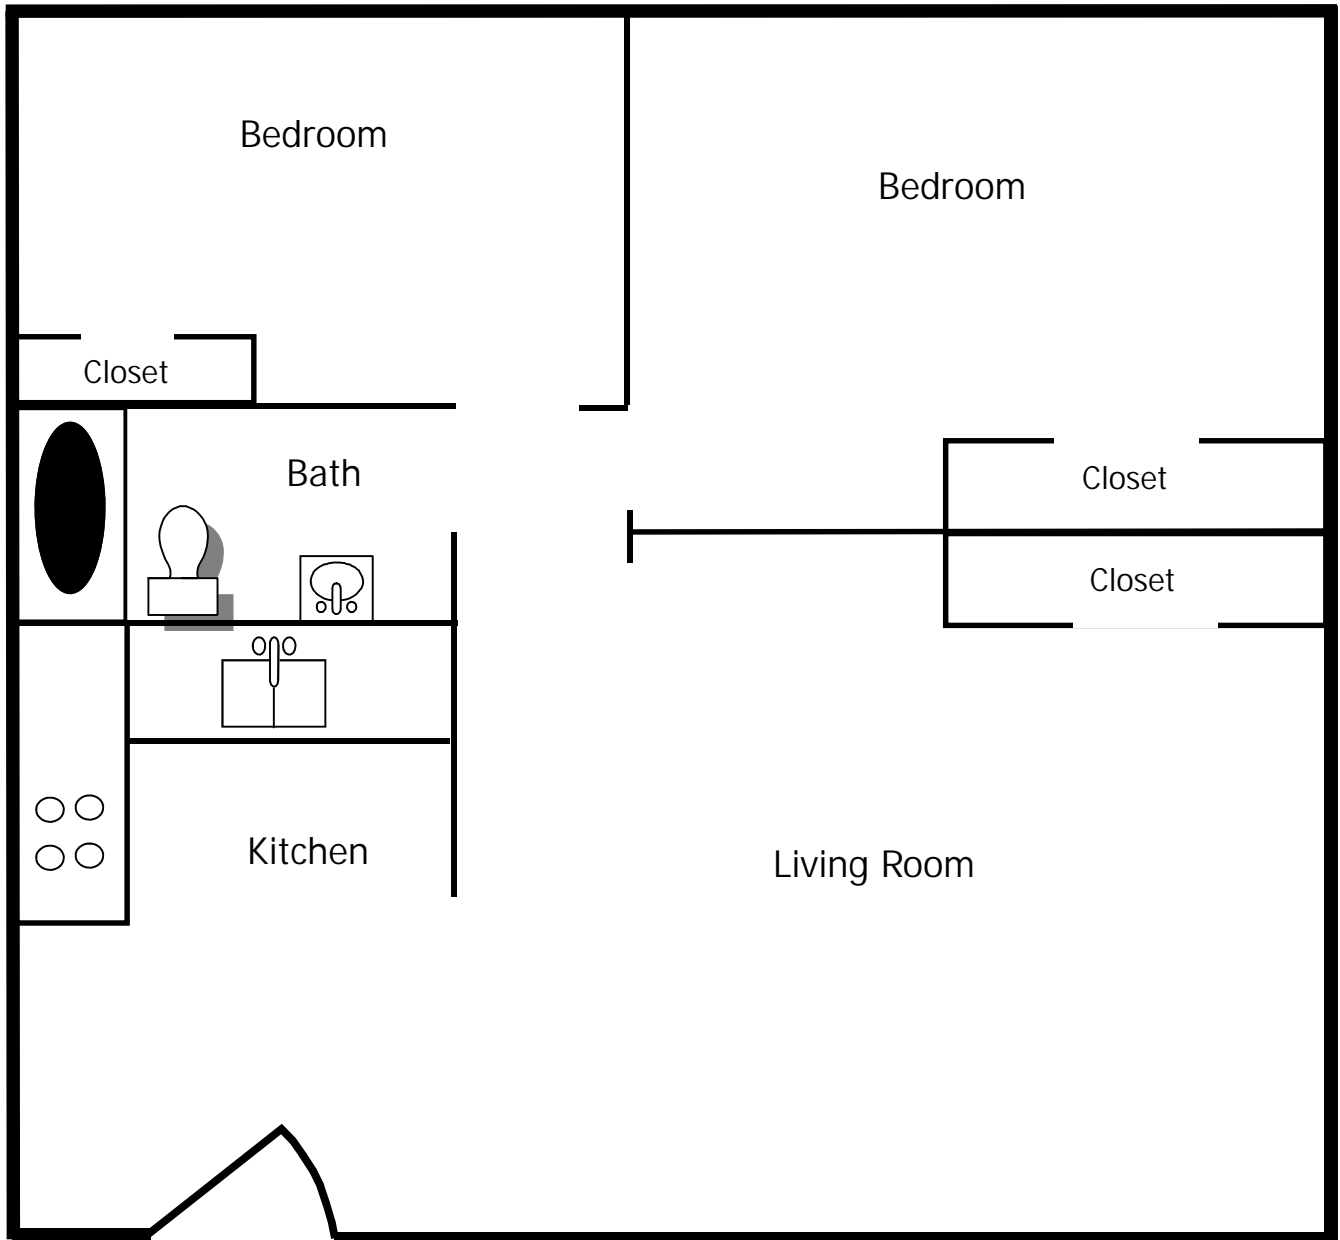

Continental Square Apartments

Two Bedroom Small 600 SF

Continental Square

1508 Continental Square Dr.
Lexington, KY 40505

(859) 293-2270 or (859) 299-2178
(Fax) 293-5897